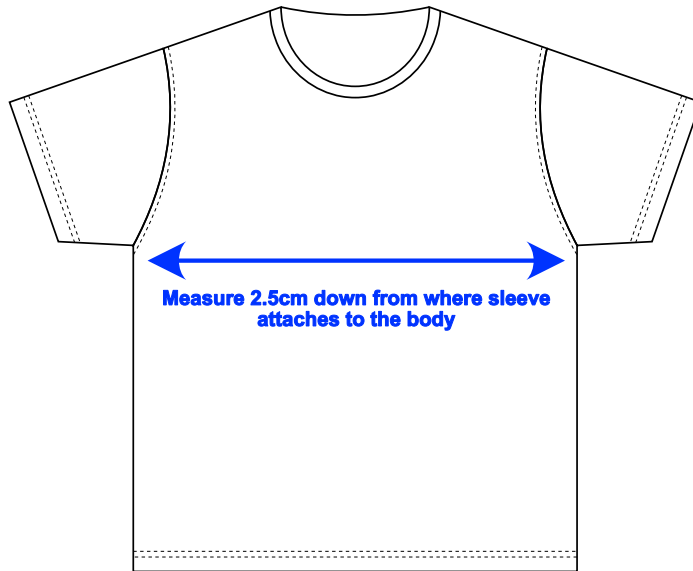

Shirt Sizes

Shirts are unisex

If in doubt, choose a shirt one size larger to ensure a comfortable fit.

5XS	Age 5 - 6	24
4XS	Age 7 - 8	26
3XS	Age 9 - 10	27.5
2XS	Age 11-12	29
XS	Age 13 -14	31
S	Yth to Snr	33
M	Yth to Snr	35
L	Yth to Snr	37
XL	Yth to Snr	39.5
2XL	Yth to Snr	42
3XL	Yth to Snr	45

HALF-CHEST MEASUREMENT