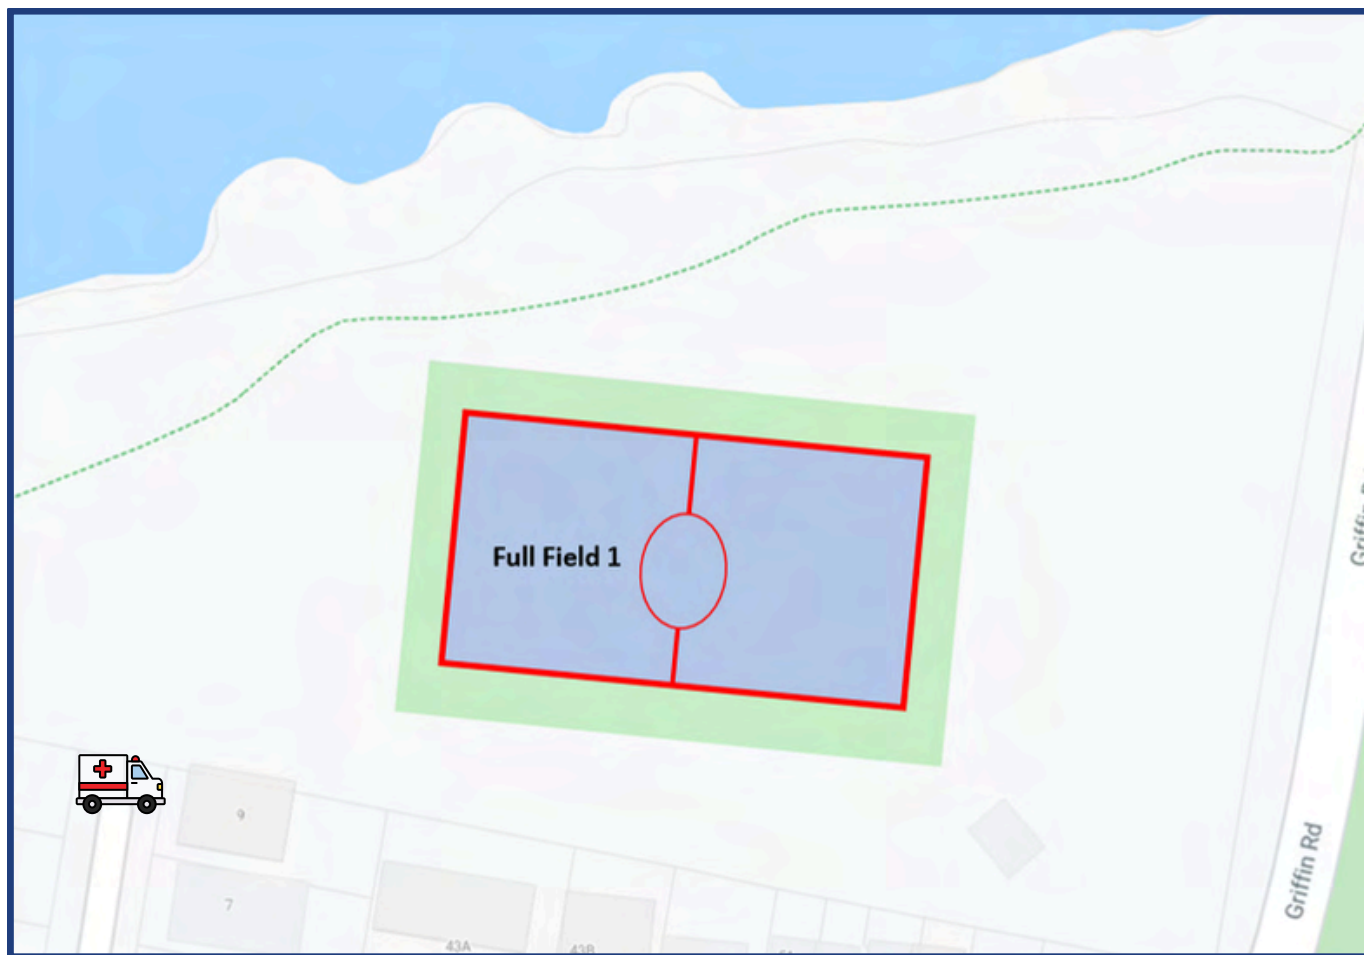

# Adam Street Reserve Curl Curl FC

**Address:**

Adam Street &, Griffin Rd,  
Curl Curl NSW 2096