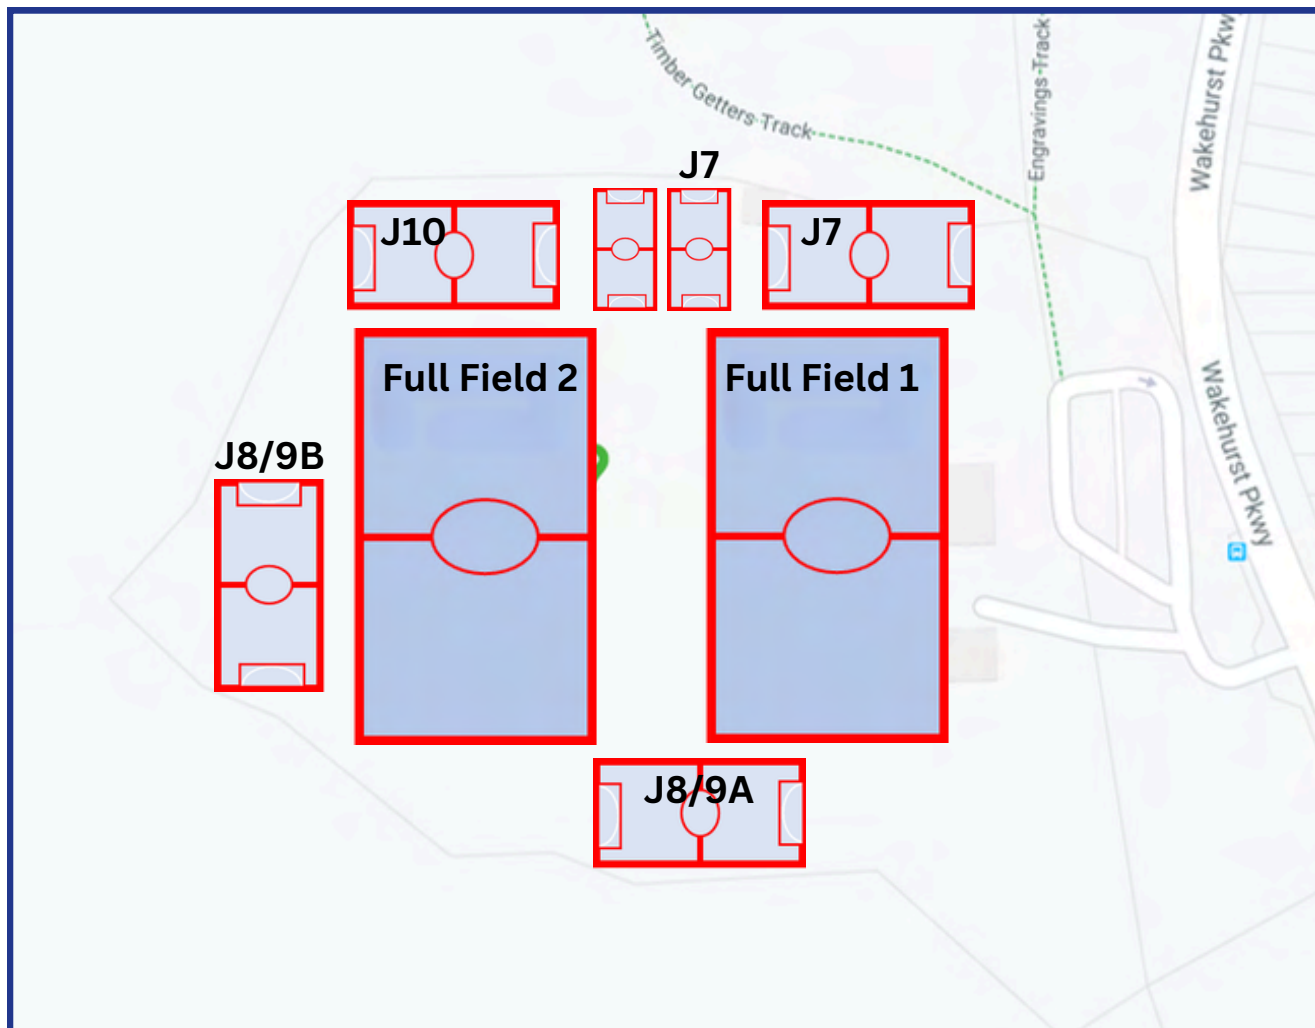

# Seaforth Oval Seaforth FC

**Address:**

Wakehurst Pkwy,  
Seaforth NSW 2092