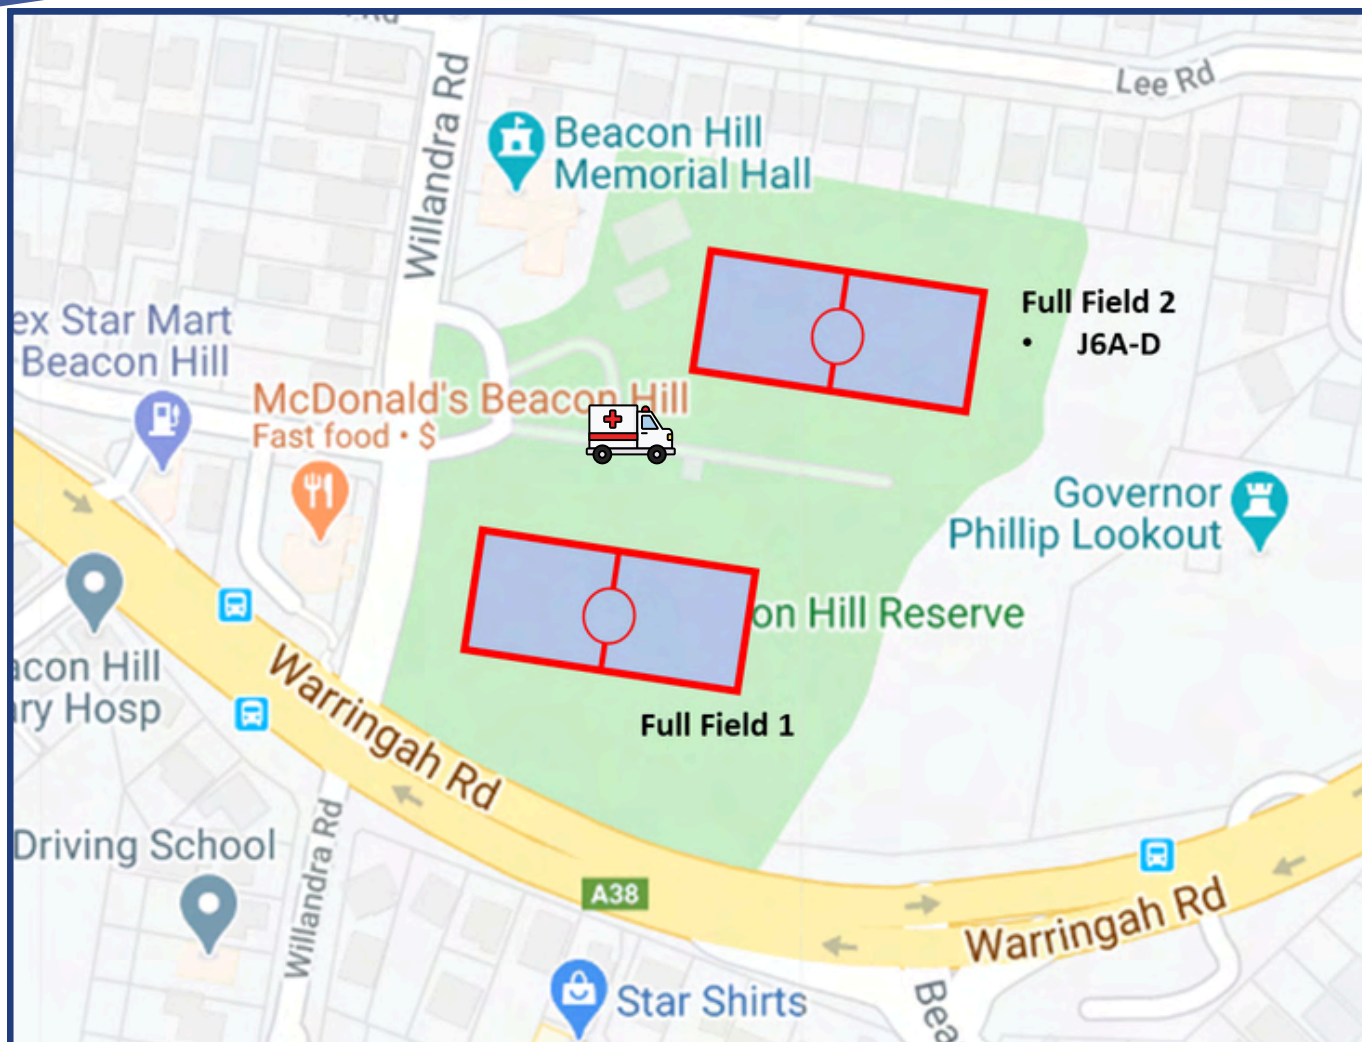

Beacon Hill Reserve ABH United FC

Address:

26 Willandra Rd, Beacon Hill NSW 2100