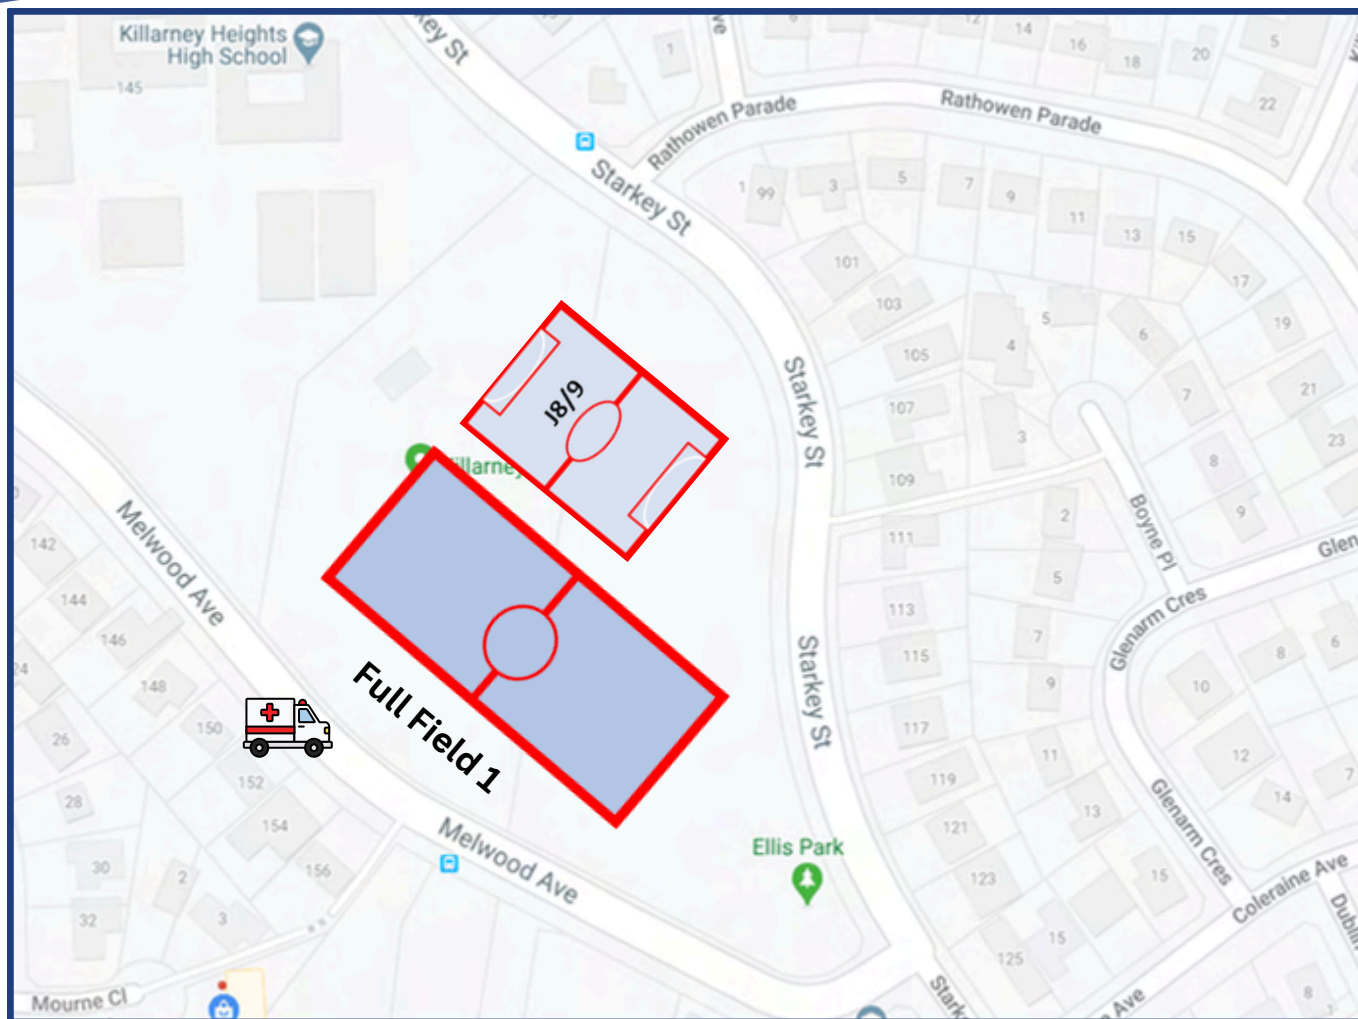

Killarney Heights Oval Forest Killarney FC

Address:

Killarney Heights Oval,
Killarney Heights NSW
2087