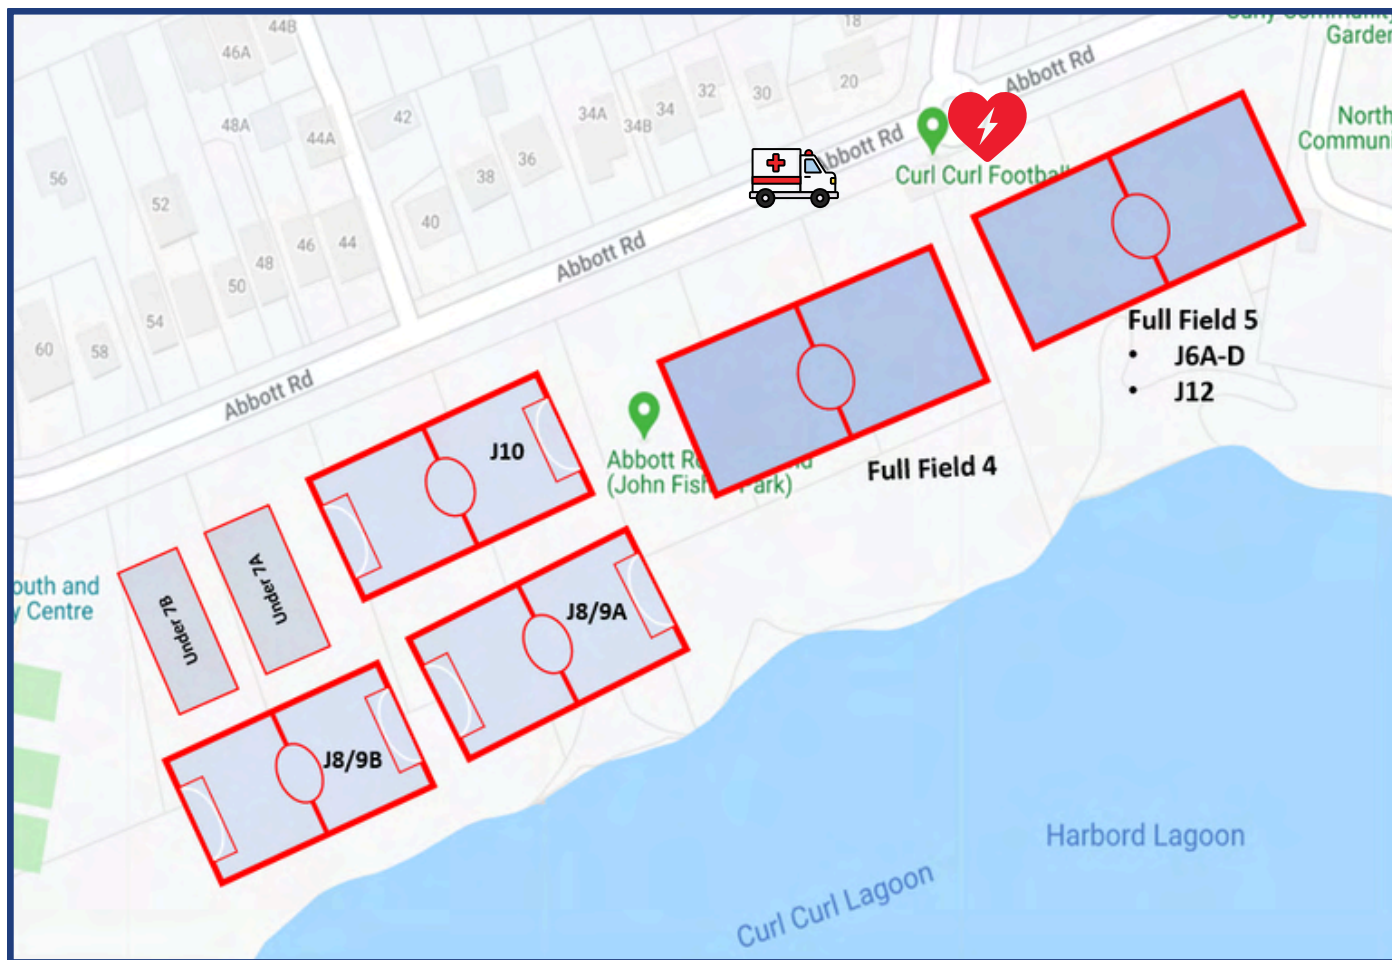

# Adam Street Reserve Curl Curl FC

**Address:**

Adam Street &, Griffin Rd,  
Curl Curl NSW 2096