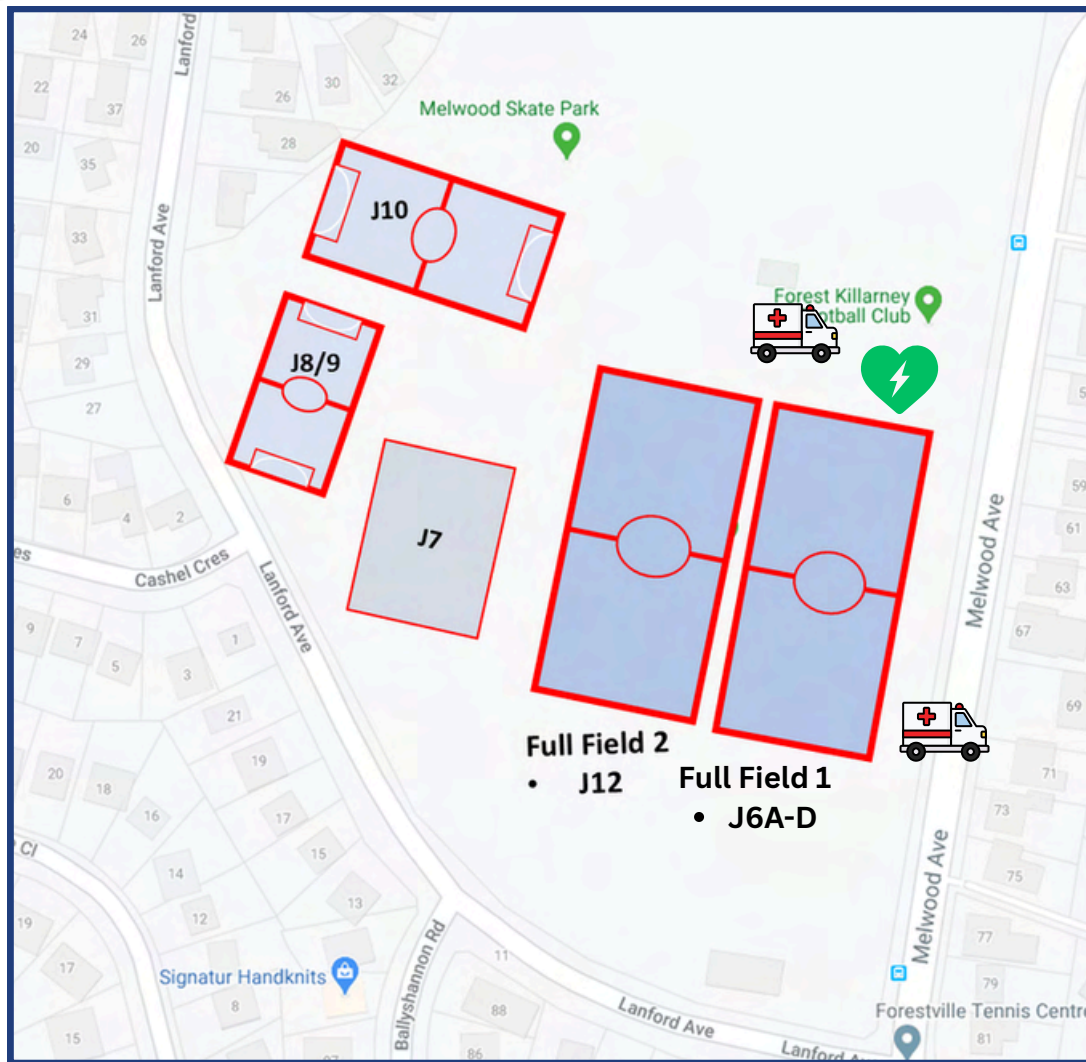

## Address:

Melwood Ave,  
Forestville NSW 2087