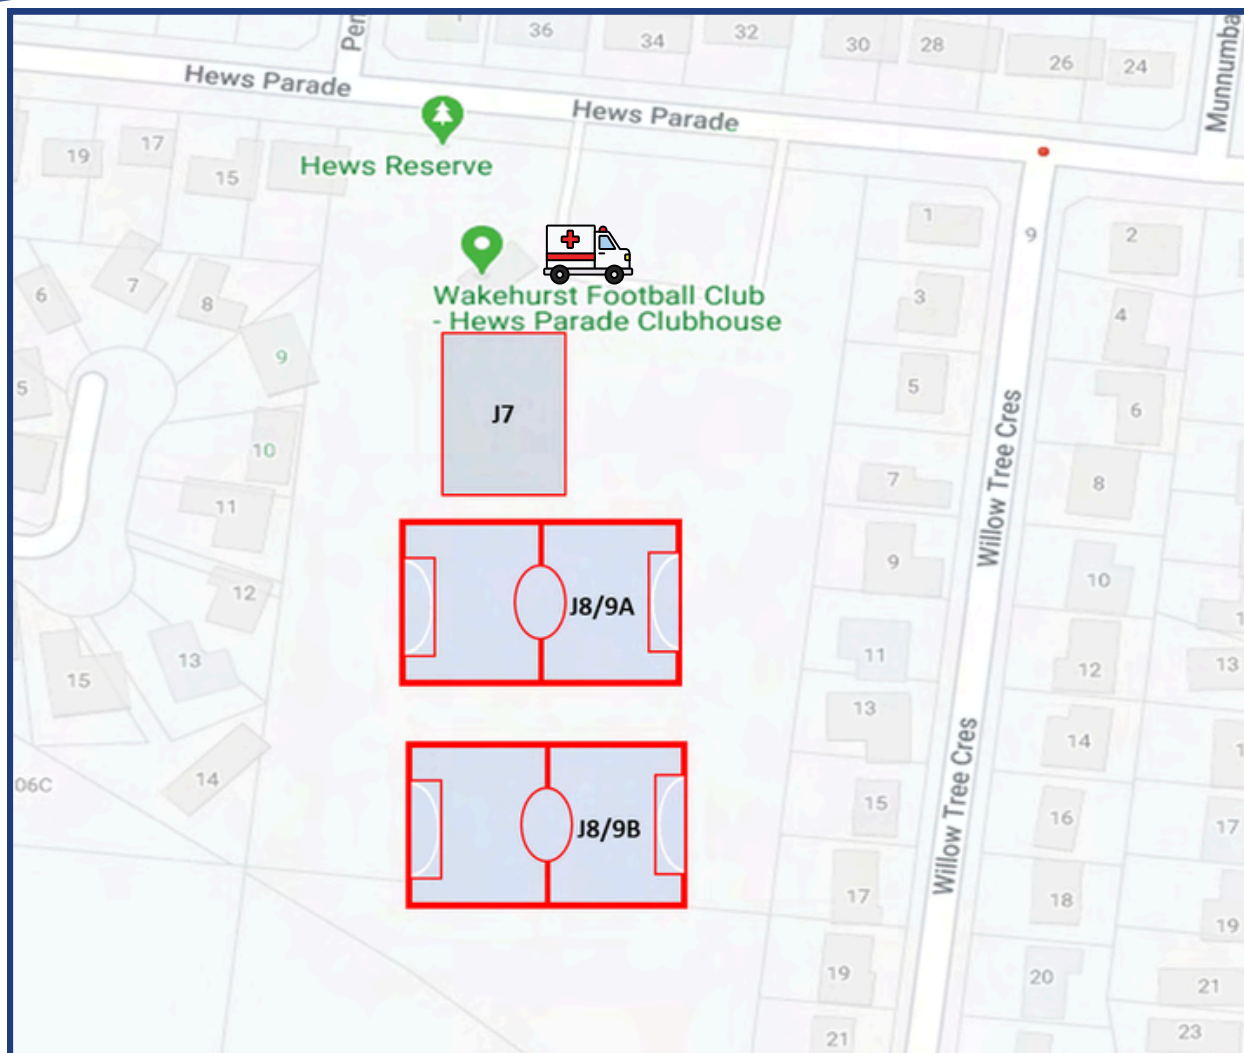

## Address:

36 Hews Parade, Belrose  
NSW 2085