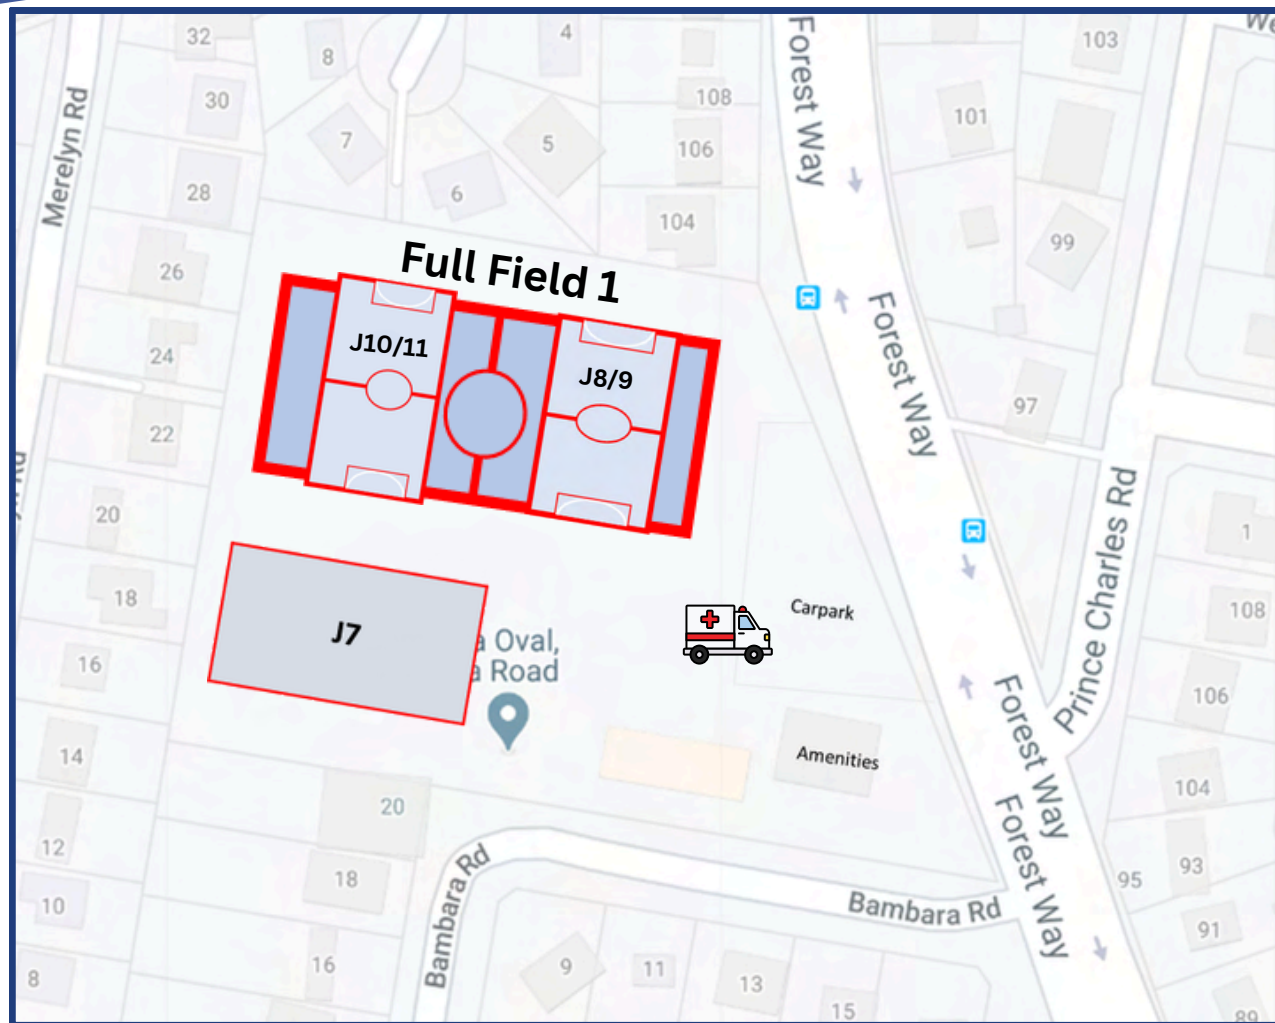

Bambara Oval (Belrose Oval) Wakehurst FC

Address:

Bambara Oval, Bambara Road, Frenchs Forest NSW 2085