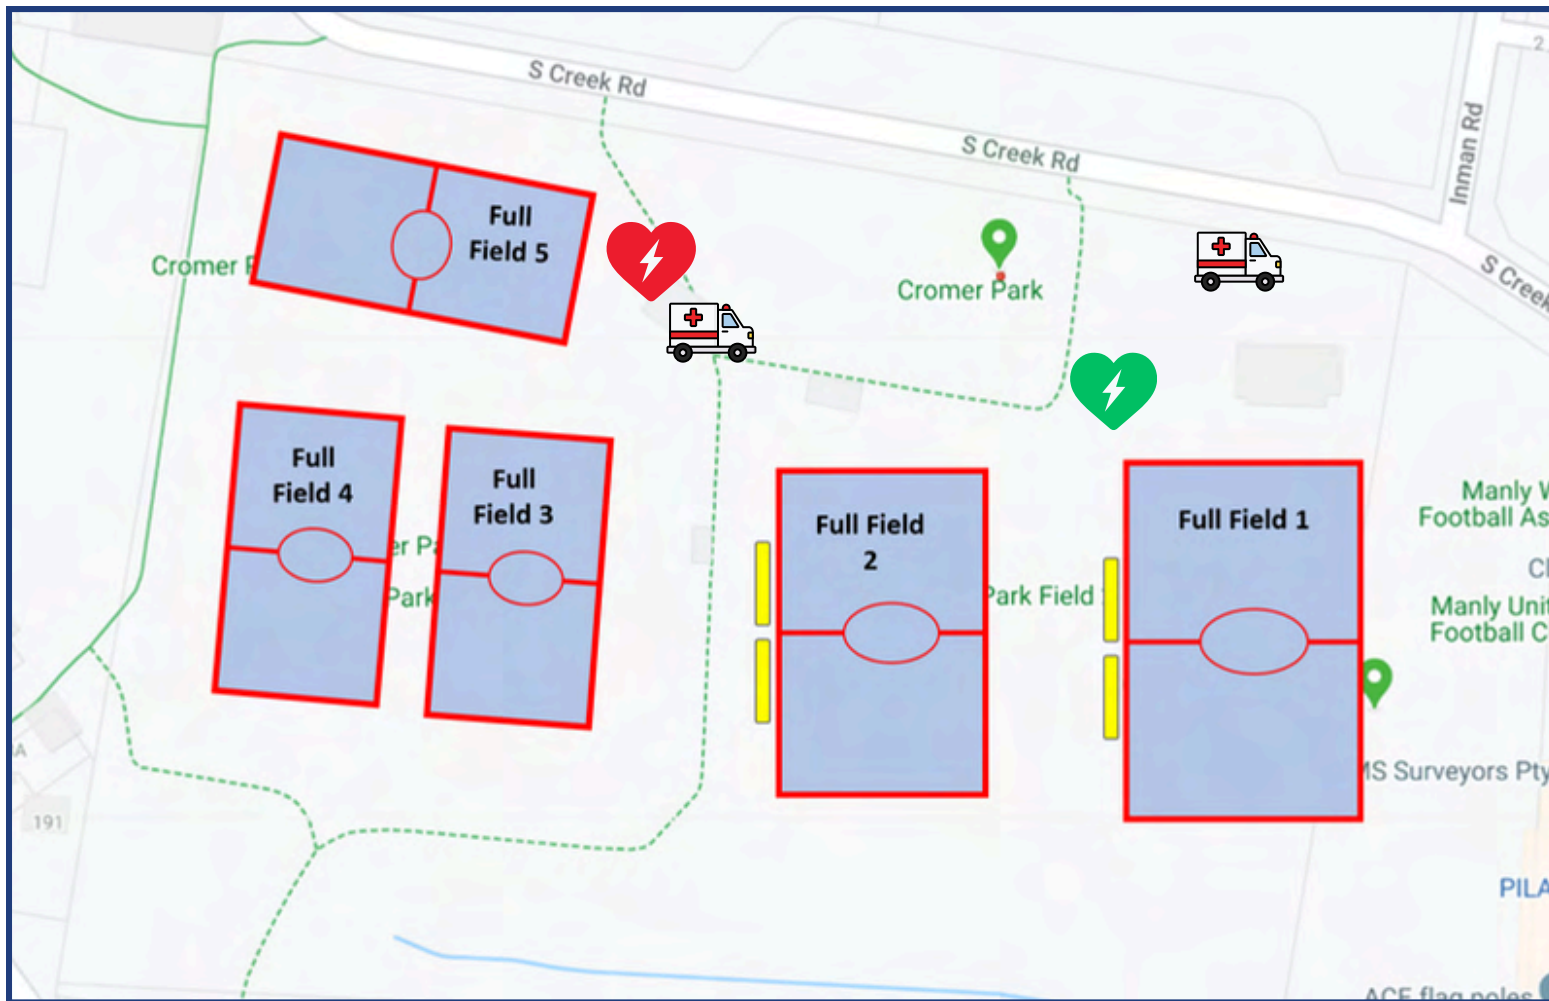

Cromer Park

Address:
South Creek Rd
Cromer NSW
2099