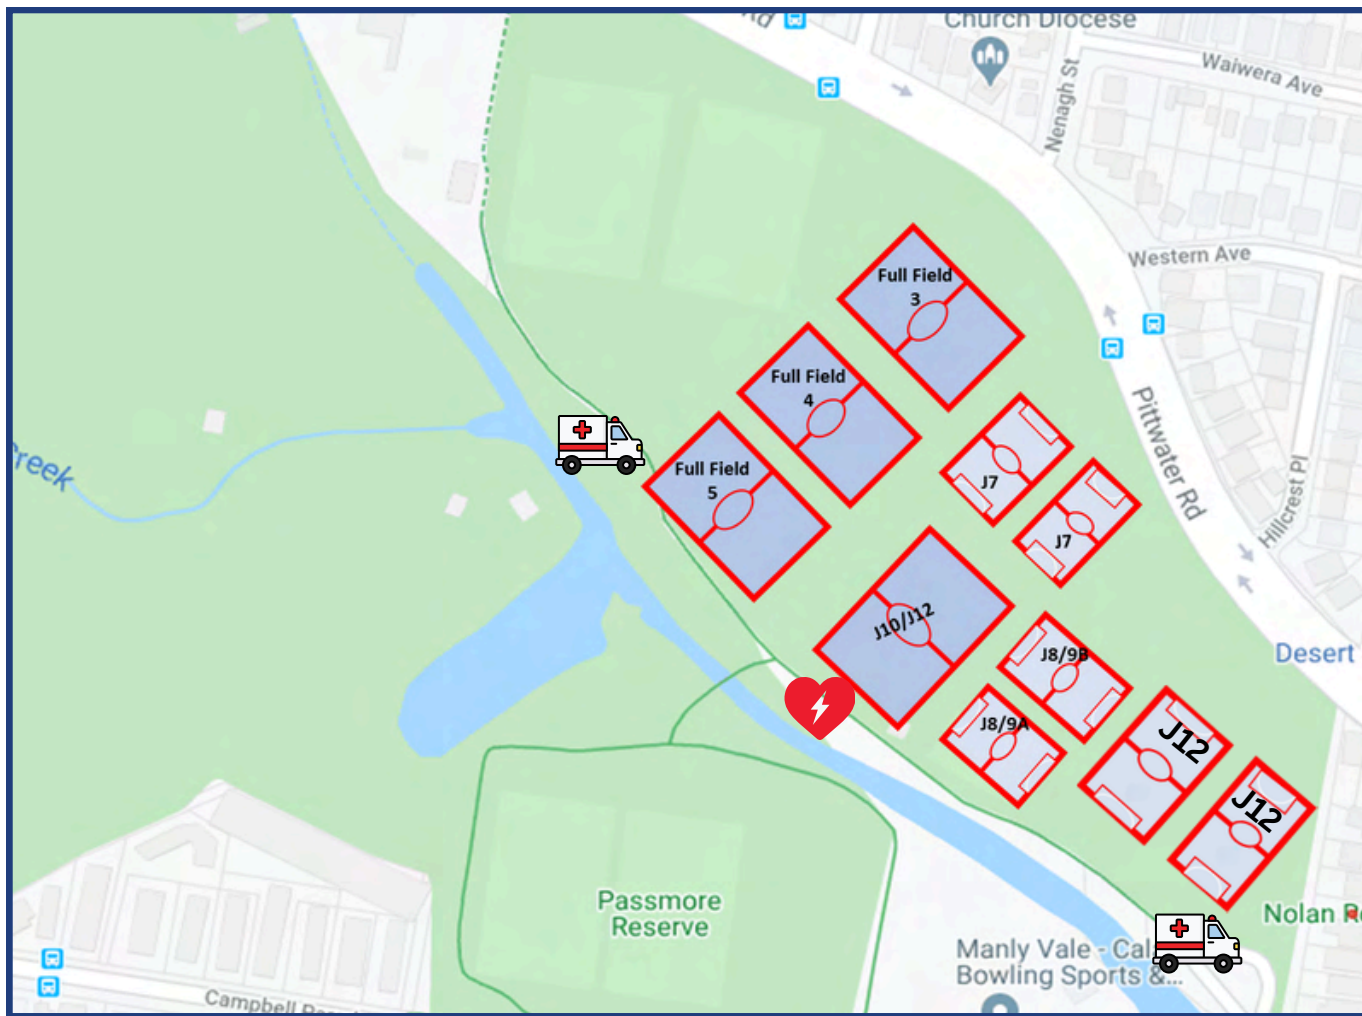

# Nolans Reserve Harbord FC

**Address:**

Corner Pittwater Road  
& Kentwell Rd, North  
Manly NSW 2100