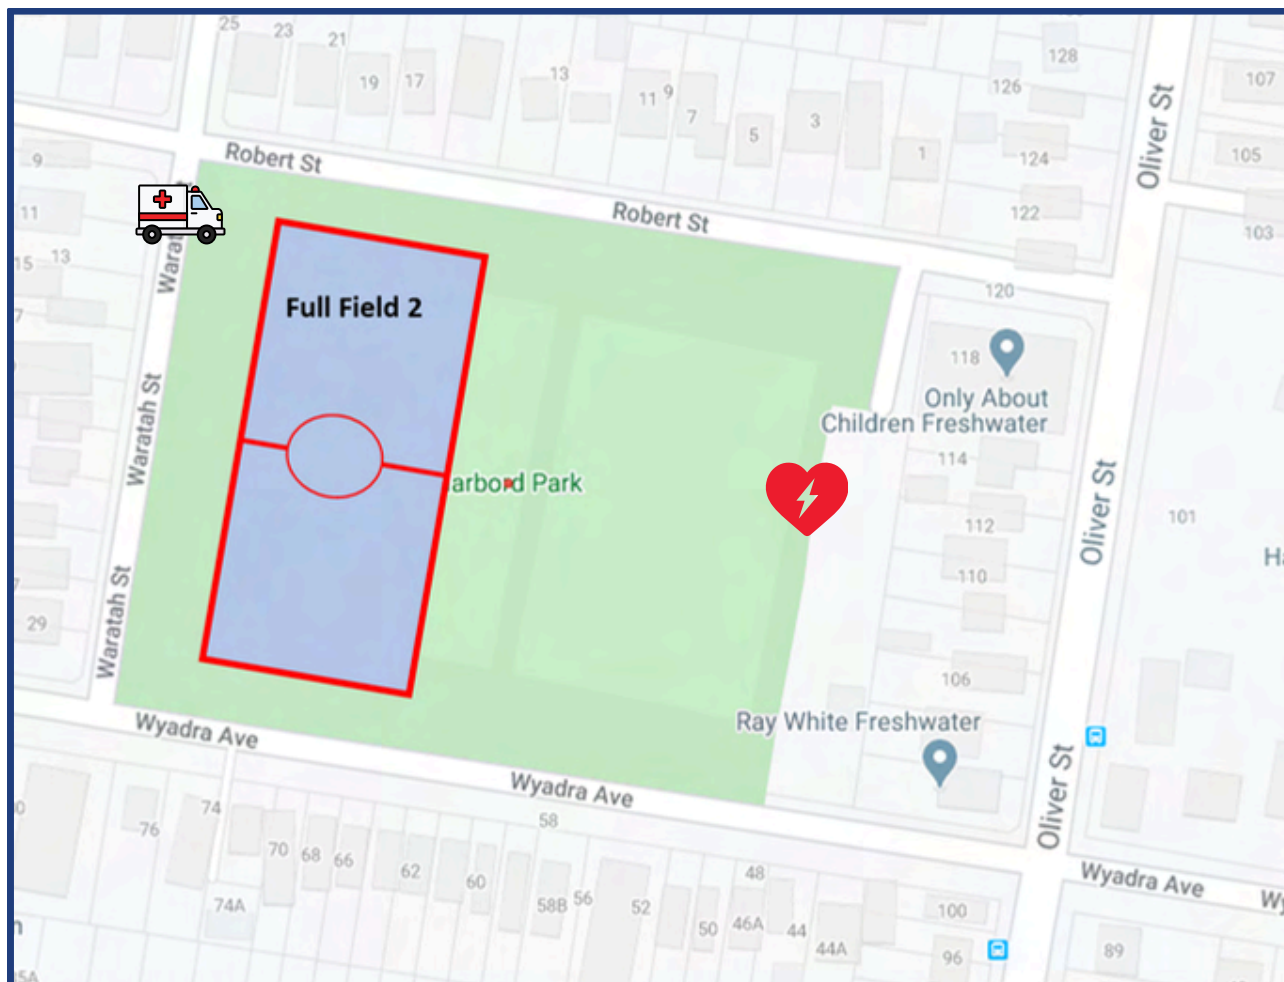

Harbord Park Harbord FC

Address:

Waratah St

Freshwater NSW 2096