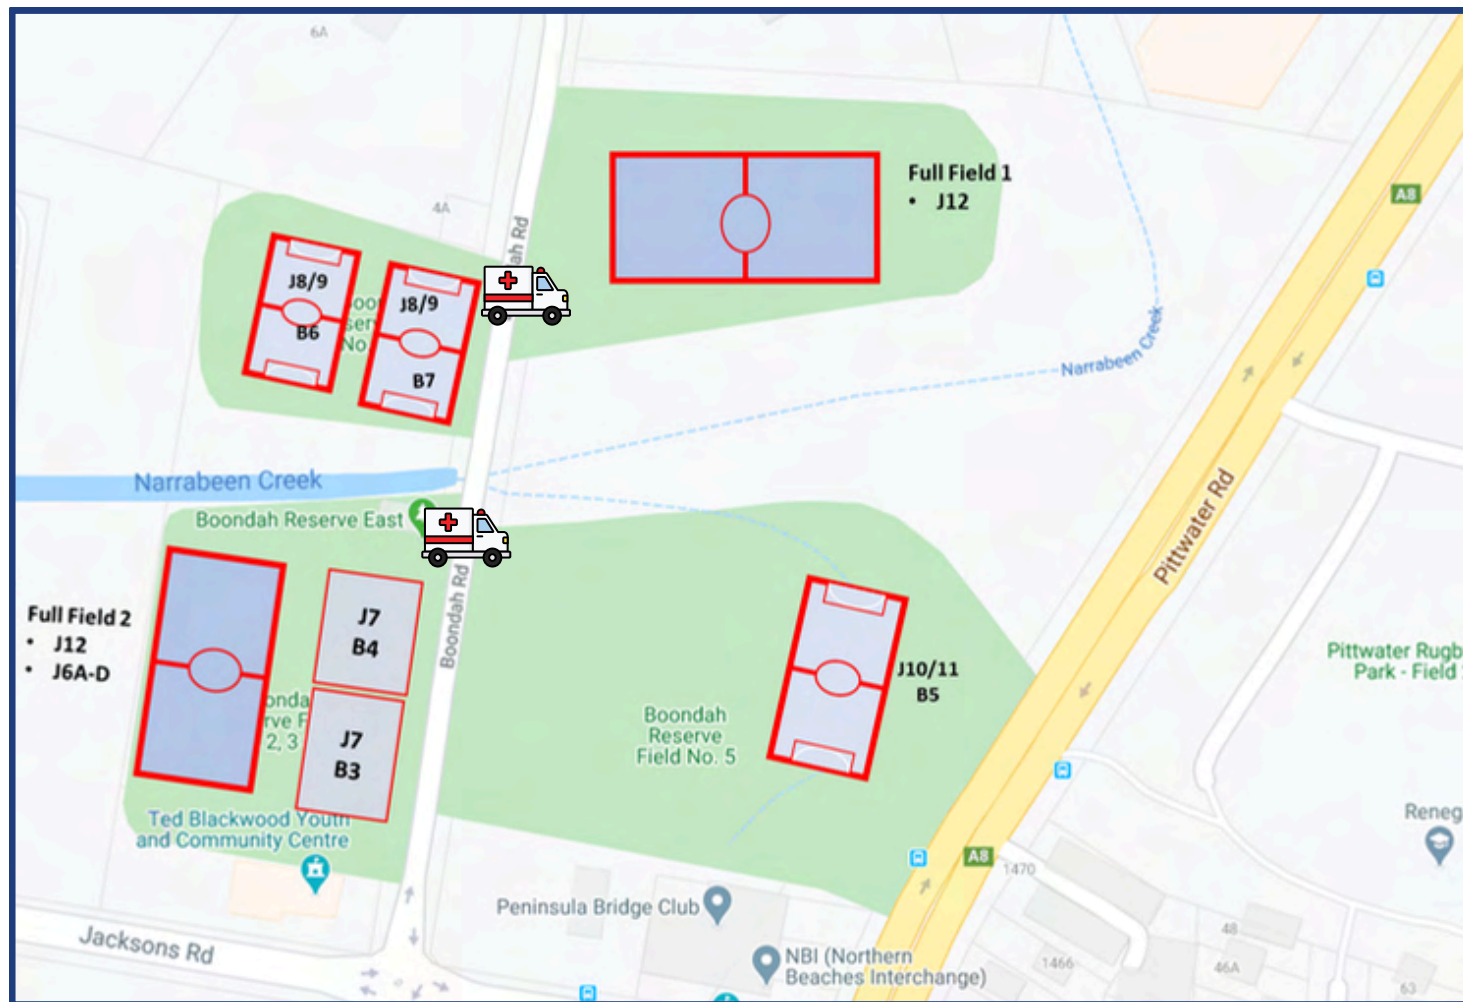

Boondah Reserve Narrabeen FC

Address:

2A Boondah Rd,
Warriewood NSW
2102

**Narrabeen
Football Club**