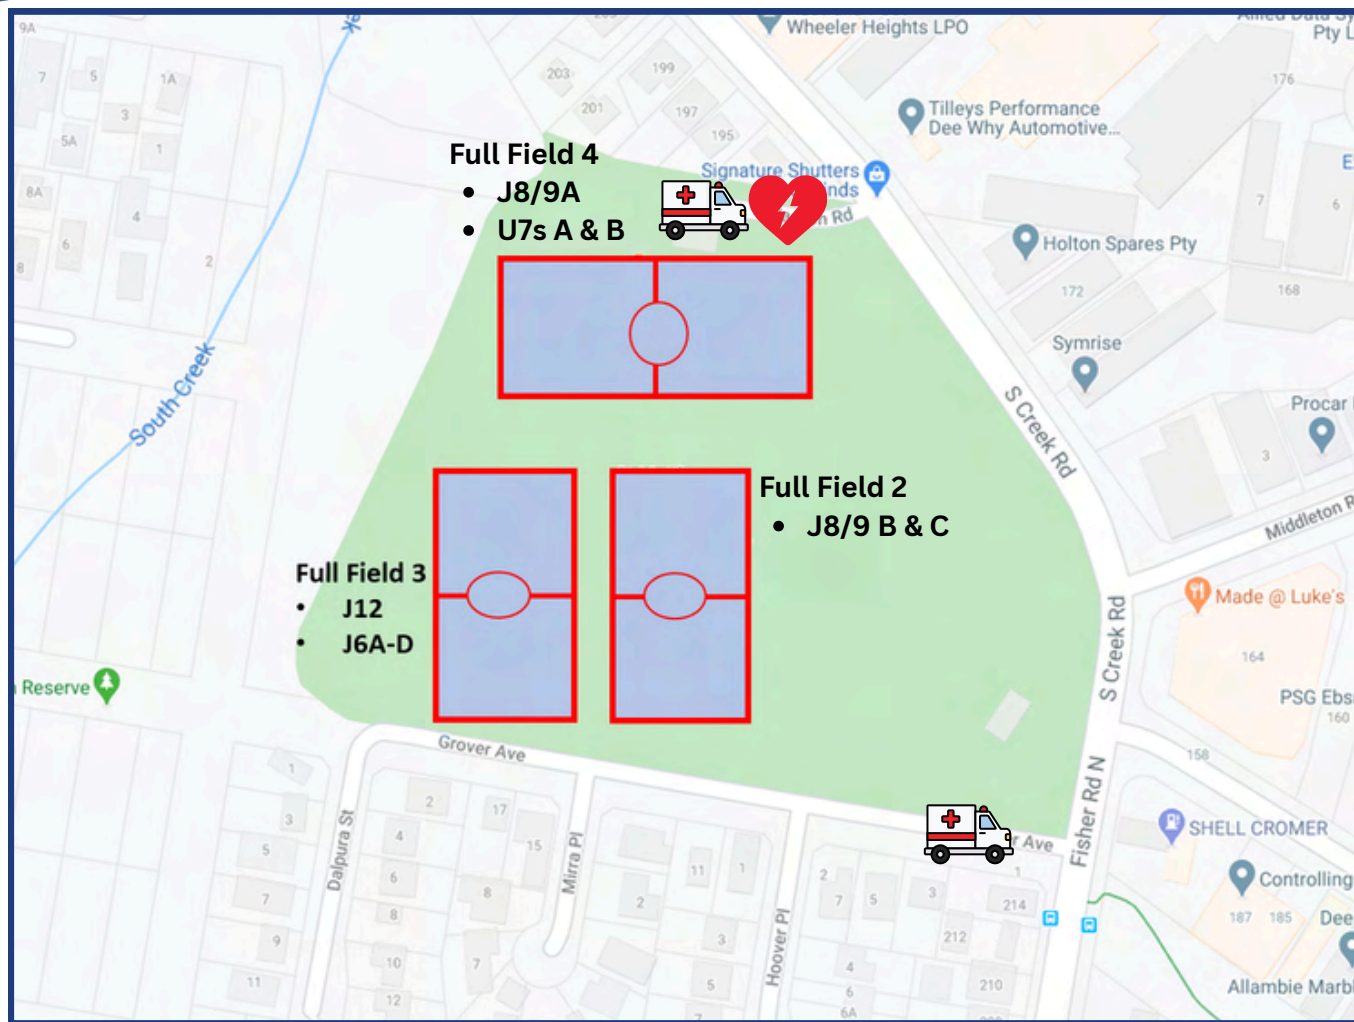

St Matthews Farm Reserve CC Strikers FC

Address:

St Matthews Farm
Reserve
Cromer NSW 2099