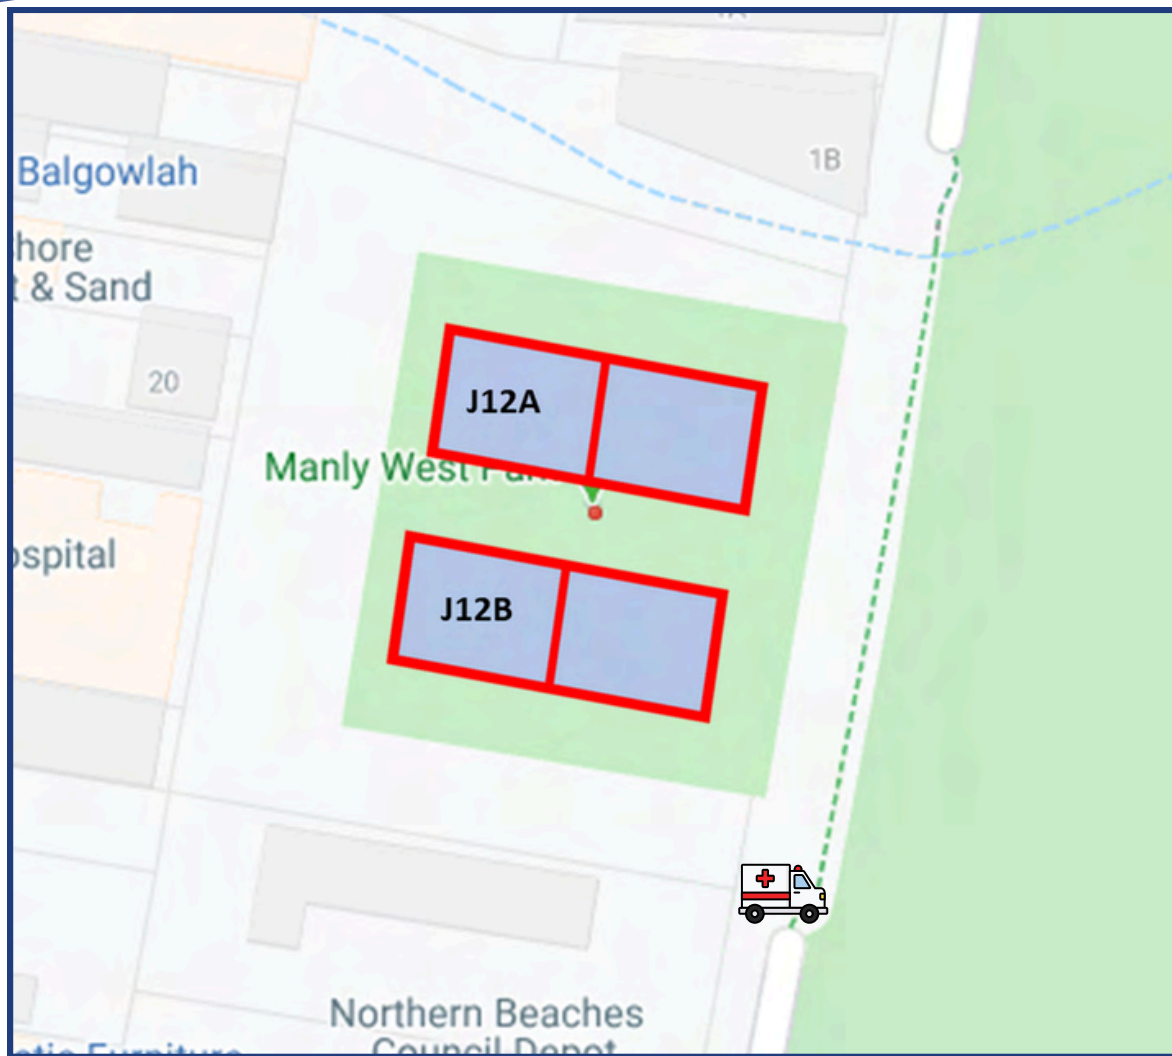

Manly West Park Brookvale FC

Address:

Quirk Rd

Balgowlah NSW 2093