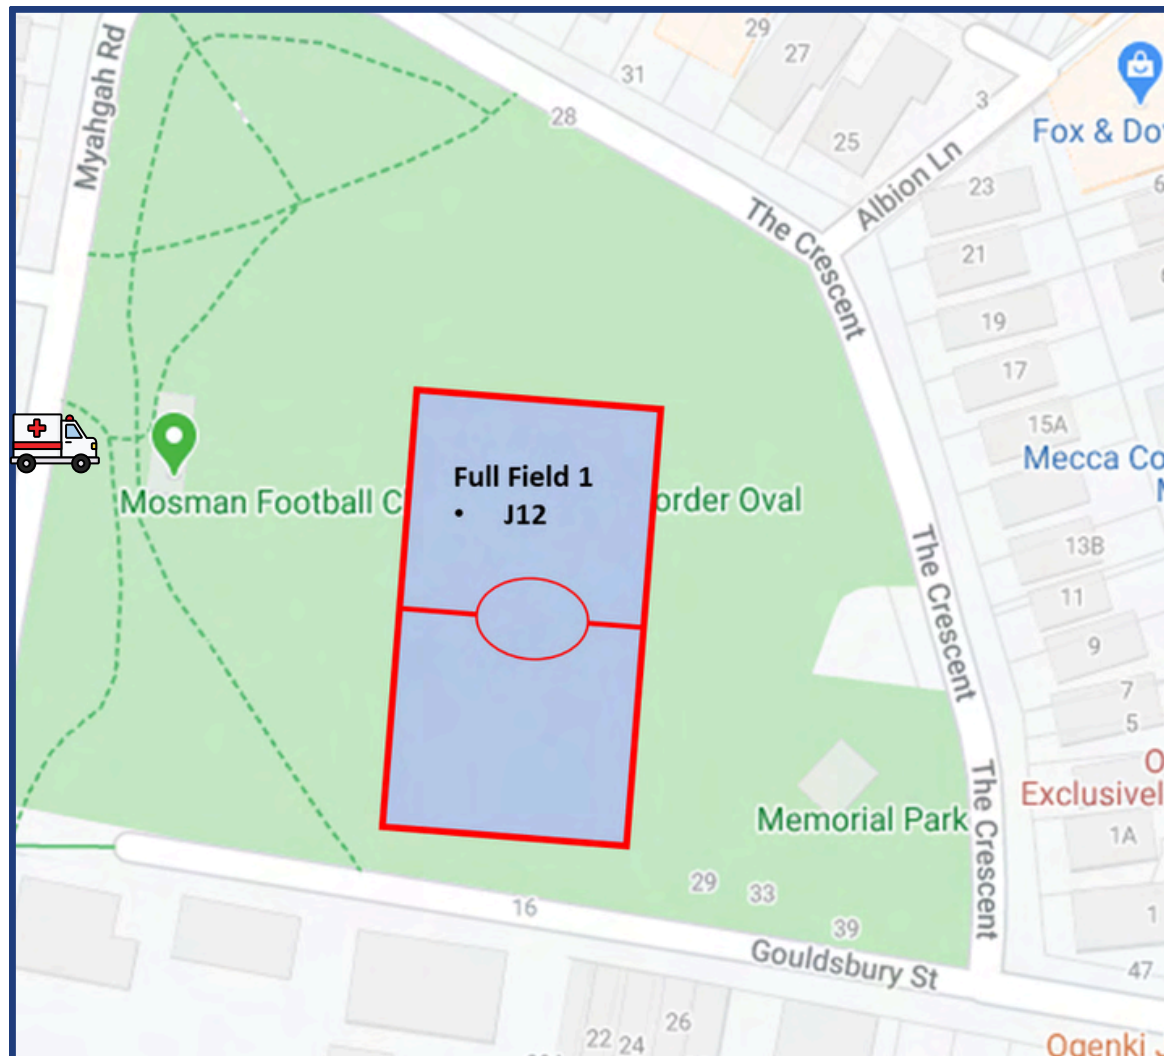

# Allan Border Oval Mosman FC

**Address:**

LOT 1 The Crescent,  
Mosman NSW 2088