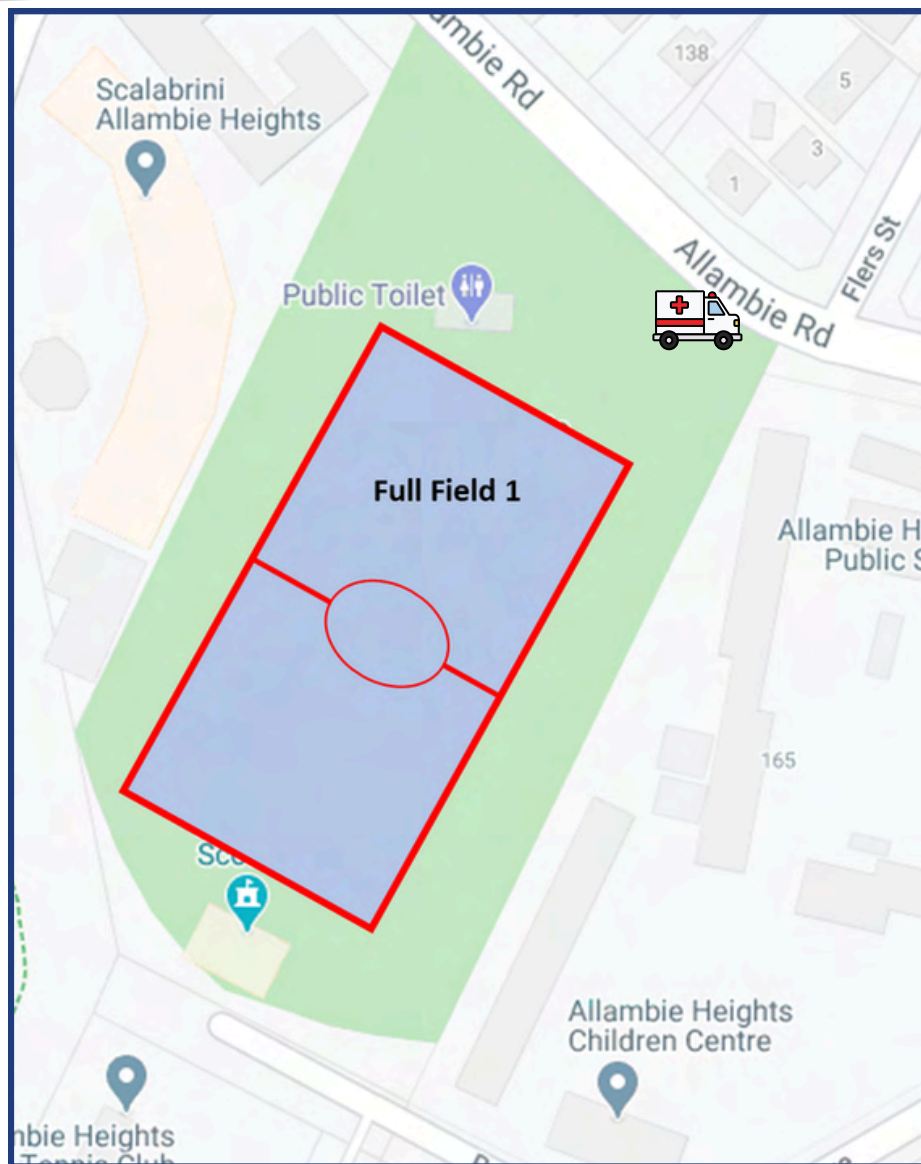

Allambie Heights Oval

ABH United FC

Address:

165 Allambie Rd

Allambie Heights NSW 2100