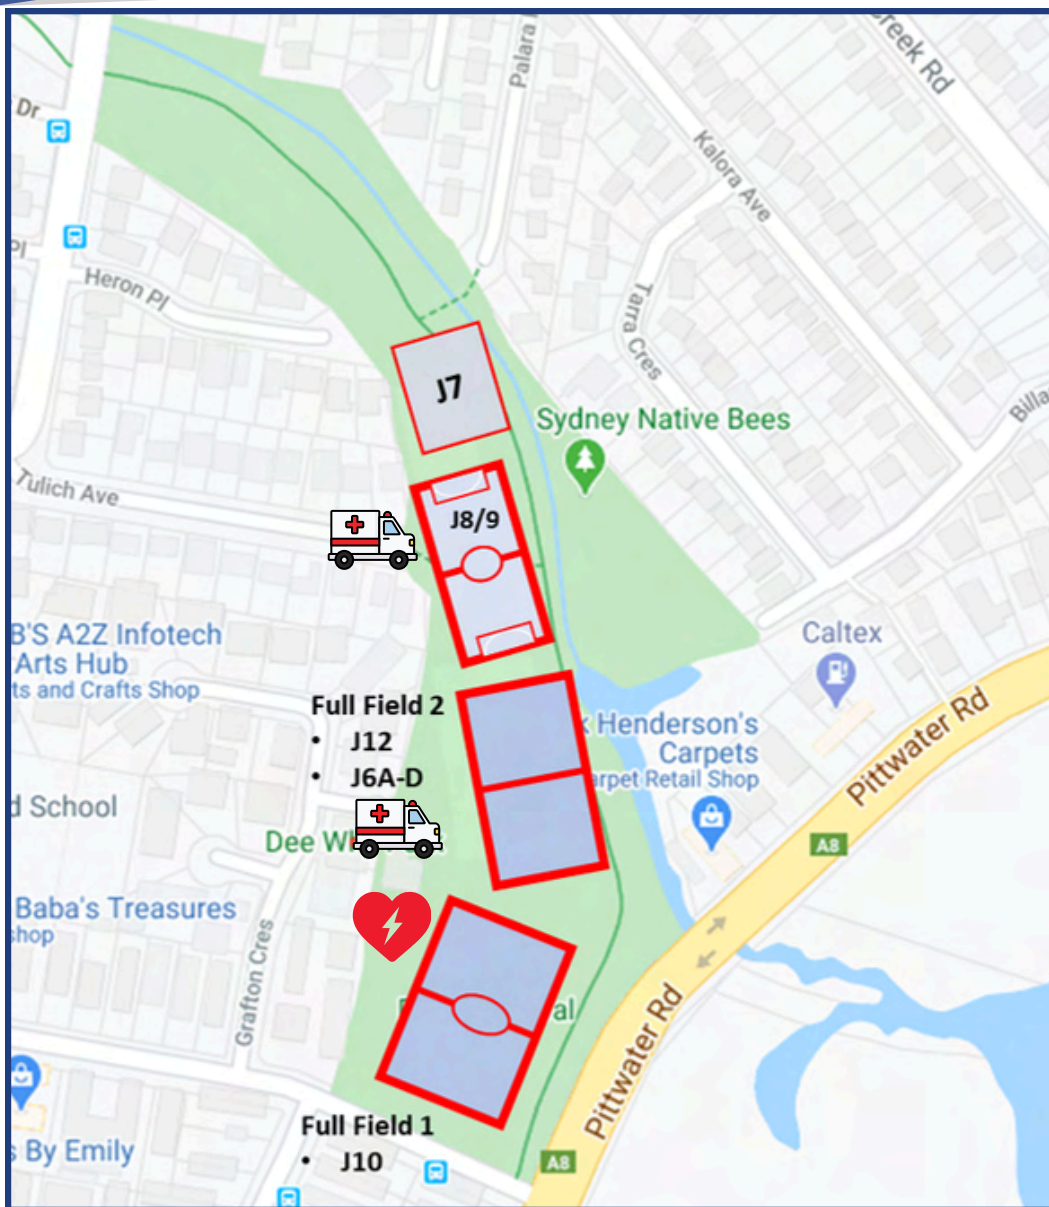

Dee Why Park Dee Why FC

Address:

17 Grafton Crescent
Dee Why NSW 2099