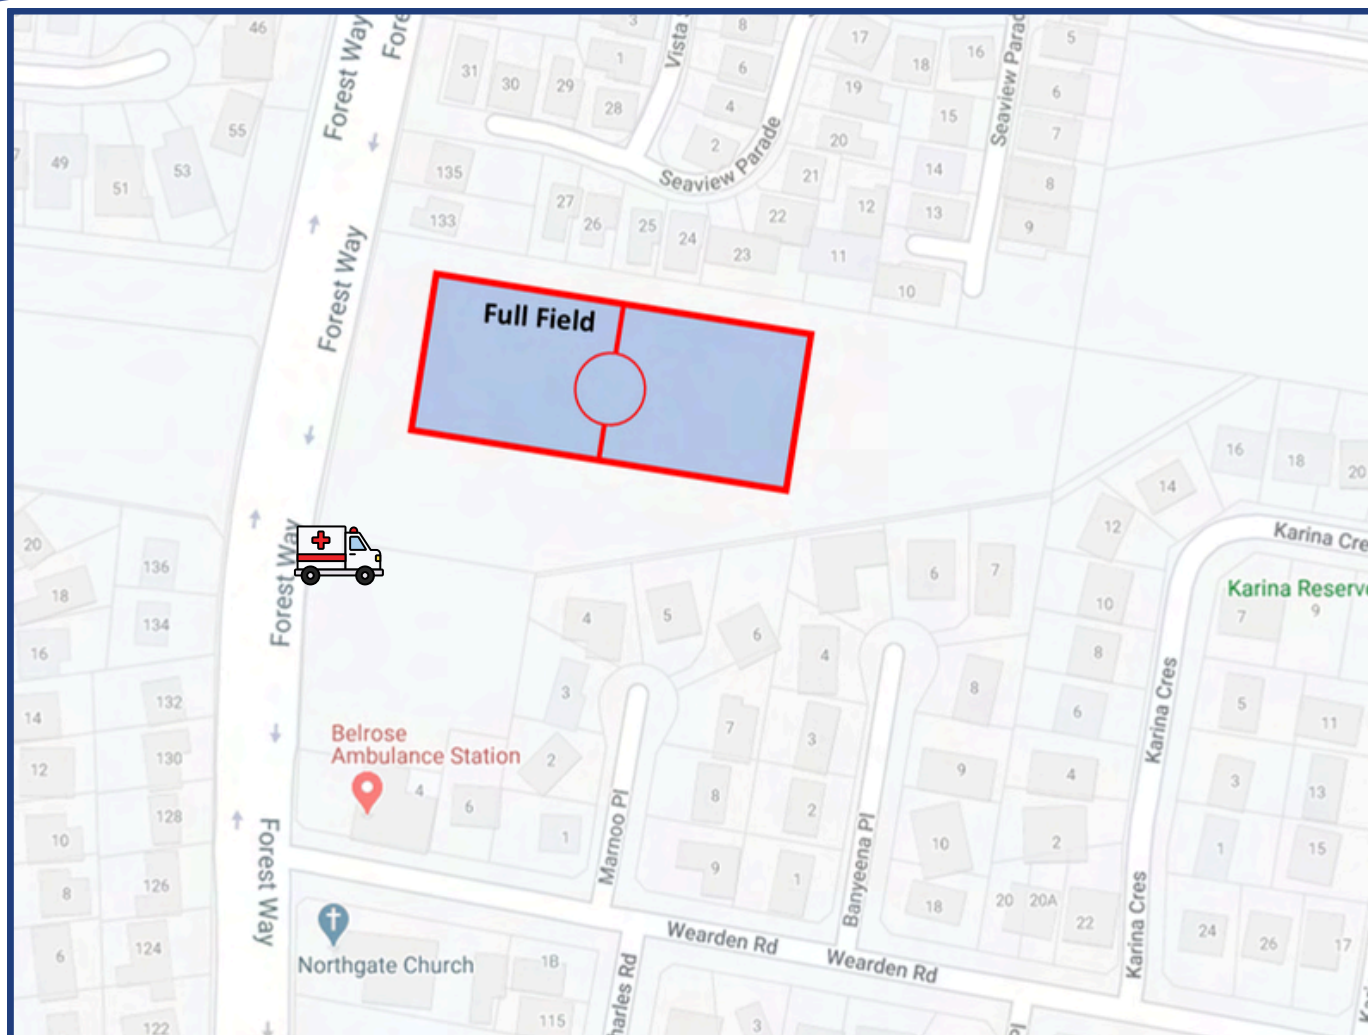

# County Road Reserve Wakehurst FC

**Address:**  
Forest Way  
Belrose NSW 2085