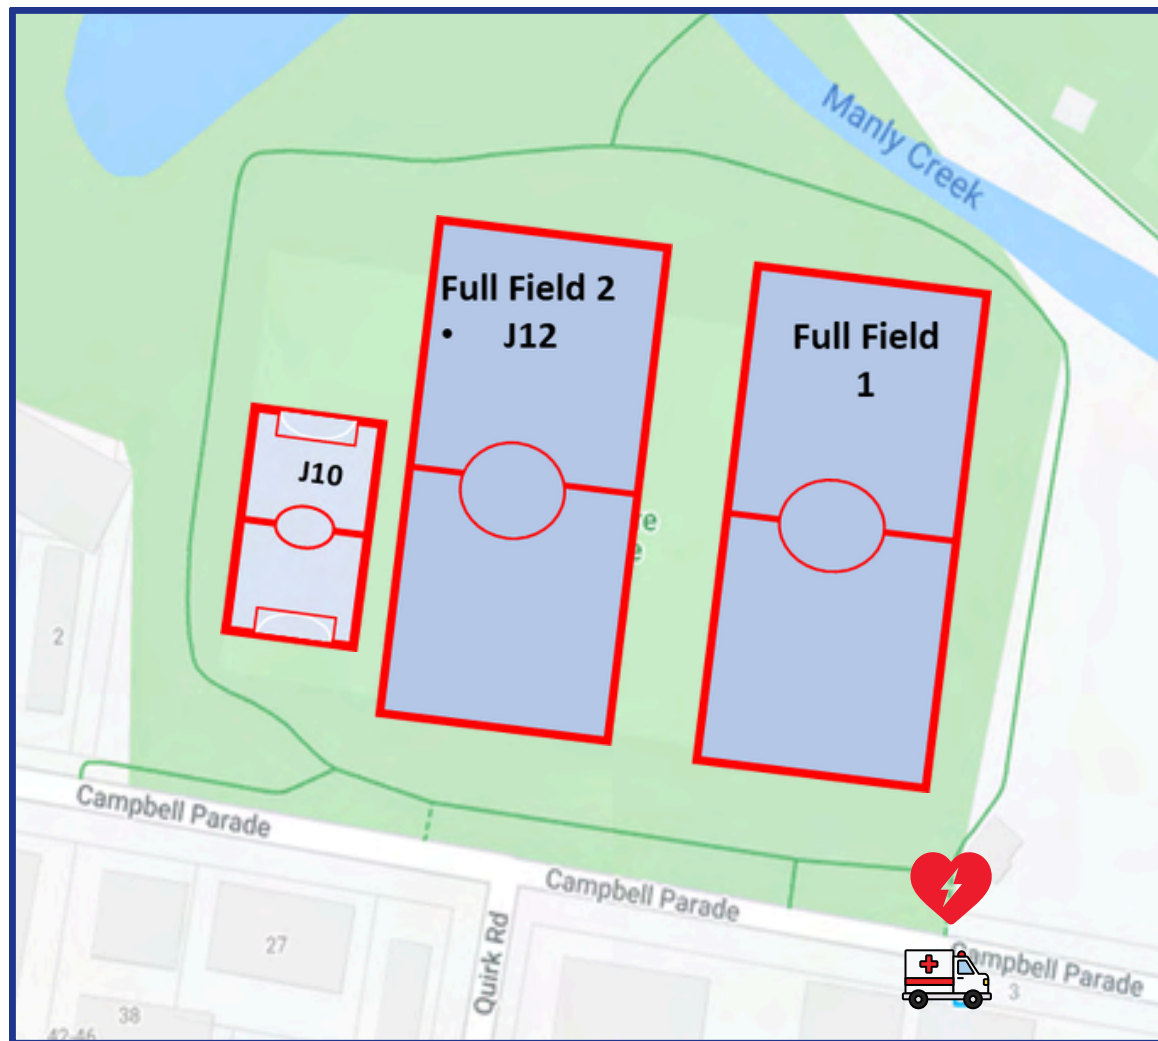

Passmore Reserve St Augustine's FC

Address:

Campbell Parade,
Manly Vale NSW 2093

Passmore 1 & 2:

Allocated to St
Augustines FC

Passmore J10:

Allocated to Brookvale
FC